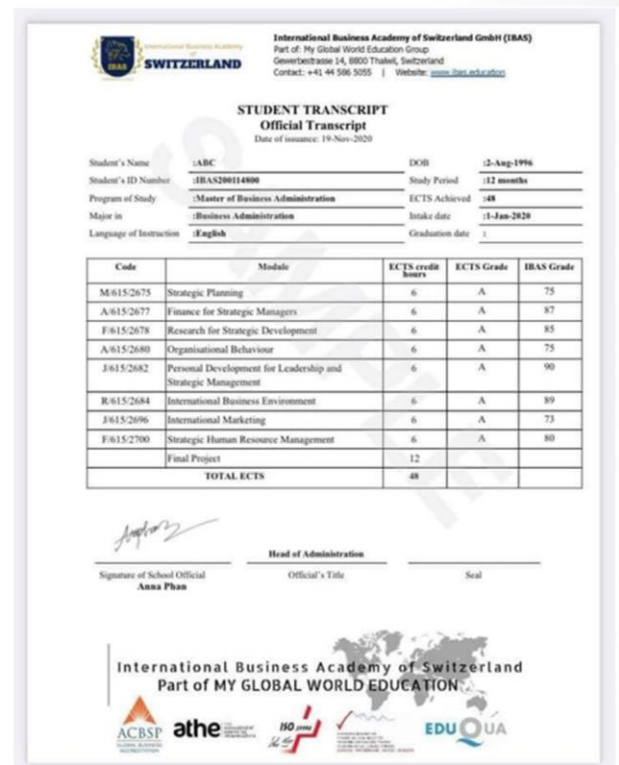

Accreditation Bodies

First Edition since 1987

NMA

UNIVERSITY

MBA Certificate Sample

MASTER OF BUSINESS
ADMINISTRATION

Established in 2013

NMA
UNIVERSITY